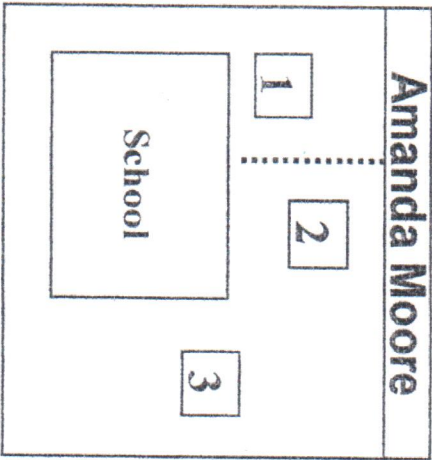

BALL FIELDS

P A R K I N G L O T

ROMEO-WASHINGTON-BRUCE PARKS & RECREATION

BALL FIELDS

1. Amanda Moore Elem
2. Community Center Fields
3. Crosswell Elem
4. Crystal Diamonds* (#3 only)
5. Gilcher-Crissman Park*
6. Hamilton Parsons Elem
7. Hevel Elem*
8. Indian Hills Elem
9. Memorial Field*
10. Powell Middle School
11. Ray Twp Fields
12. Romeo Lions Field
13. Washington Elem

*Field has 90' base lines