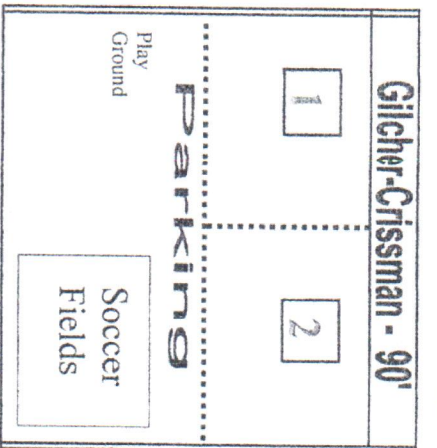

BALL FIELDS

P A R K I N G L O T

ROMEO-WASHINGTON-BRUCE PARKS & RECREATION

BALL FIELDS

1. Amanda Moore Elem
2. Community Center Fields
3. Crosswell Elem
4. Crystal Diamonds* (#3 only)
5. Gilcher-Crissman Park*
6. Hamilton Parsons Elem
7. Hevel Elem*
8. Indian Hills Elem
9. Memorial Field*
10. Powell Middle School
11. Ray Twp Fields
12. Romeo Lions Field
13. Washington Elem

*Field has 90' base lines