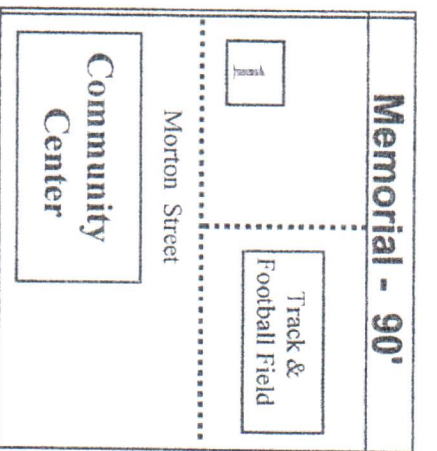

BALL FIELDS

P A R K I N G L O T

ROMEO-WASHINGTON-BRUCE PARKS & RECREATION

BALL FIELDS

1. Amanda Moore Elem
2. Community Center Fields
3. Crosswell Elem
4. Crystal Diamonds* (#3 only)
5. Gilcher-Crissman Park*
6. Hamilton Parsons Elem
7. Hevel Elem*
8. Indian Hills Elem
9. Memorial Field*
10. Powell Middle School
11. Ray Twp Fields
12. Romeo Lions Field
13. Washington Elem

*Field has 90' base lines