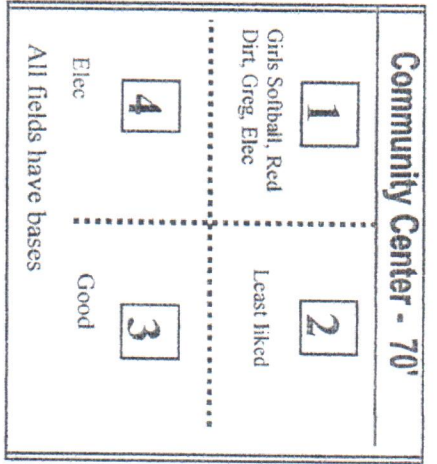

BALL FIELDS

P A R K I N G L O T

ROMEO-WASHINGTON-BRUCE PARKS & RECREATION

BALL FIELDS

1. Amanda Moore Elem
2. Community Center Fields
3. Crosswell Elem
4. Crystal Diamonds* (#3 only)
5. Gilcher-Crissman Park*
6. Hamilton Parsons Elem
7. Hevel Elem*
8. Indian Hills Elem
9. Memorial Field*
10. Powell Middle School
11. Ray Twp Fields
12. Romeo Lions Field
13. Washington Elem

*Field has 90' base lines