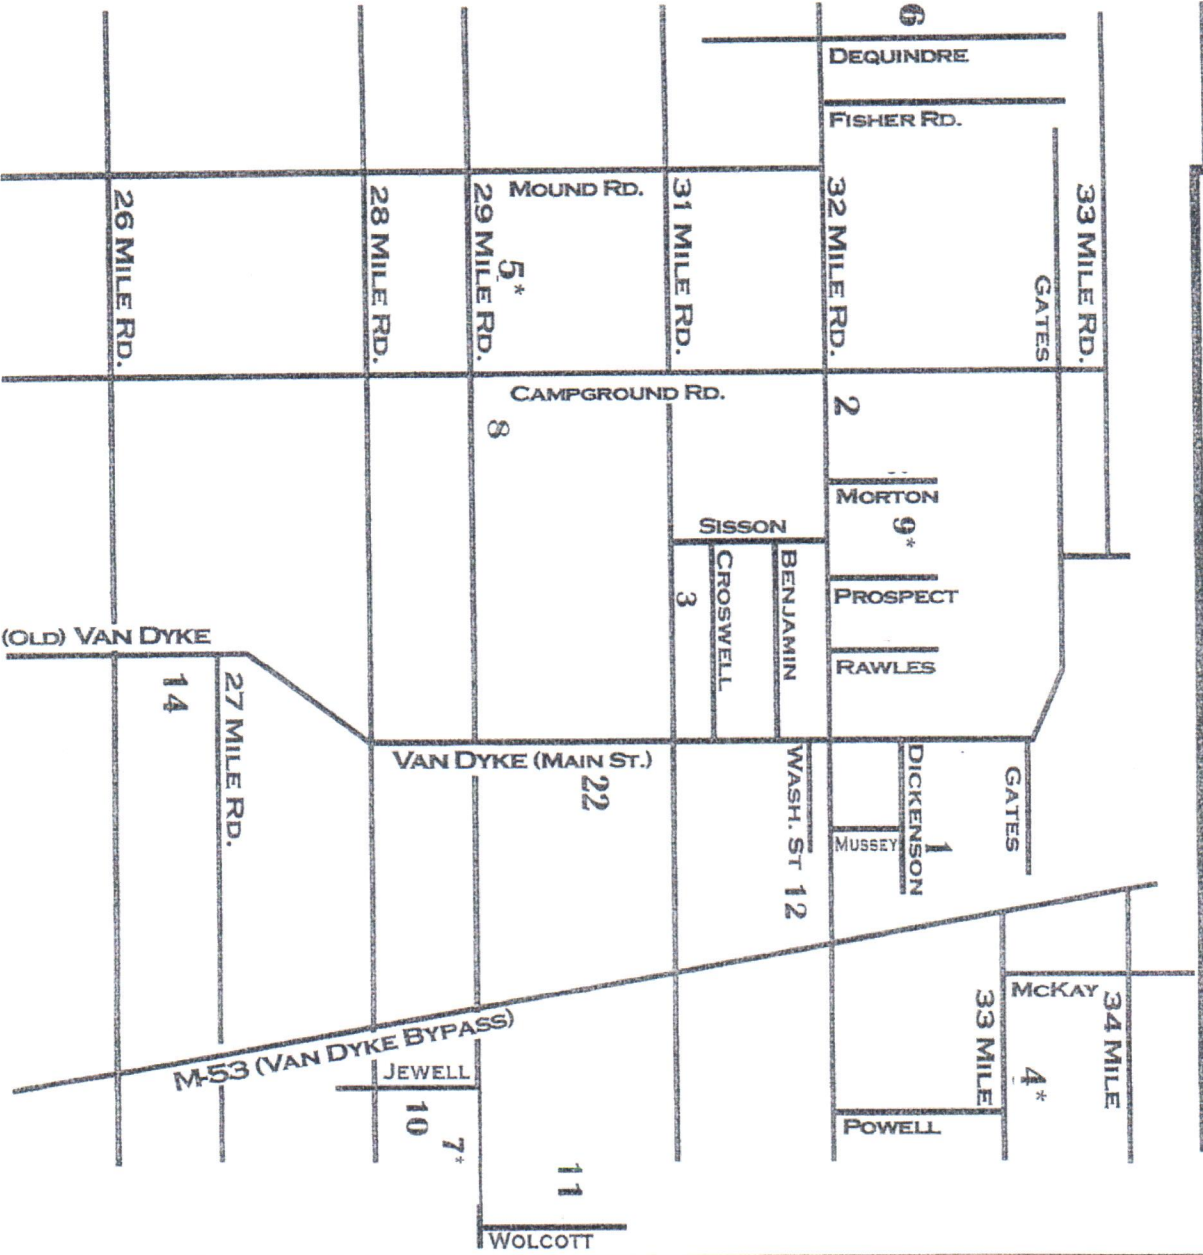

BALL FIELDS

P A R K I N G L O T

ROMEO-WASHINGTON-BRUCE PARKS & RECREATION

BALL FIELDS

1. Amanda Moore Elem
2. Community Center Fields
3. Crosswell Elem
4. Crystal Diamonds* (#3 only)
5. Gilcher-Crissman Park*
6. Hamilton Parsons Elem
7. Hevel Elem*
8. Indian Hills Elem
9. Memorial Field*
10. Powell Middle School
11. Ray Twp Fields
12. Romeo Lions Field
13. Washington Elem

*Field has 90' base lines