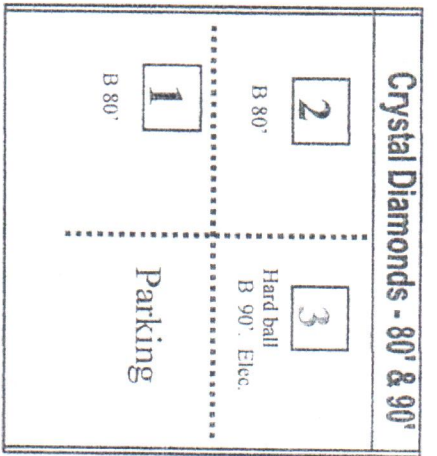

BALL FIELDS

P A R K I N G L O T

ROMEO-WASHINGTON-BRUCE PARKS & RECREATION

BALL FIELDS

1. Amanda Moore Elem
2. Community Center Fields
3. Crosswell Elem
4. Crystal Diamonds* (#3 only)
5. Gilcher-Crissman Park*
6. Hamilton Parsons Elem
7. Hevel Elem*
8. Indian Hills Elem
9. Memorial Field*
10. Powell Middle School
11. Ray Twp Fields
12. Romeo Lions Field
13. Washington Elem

*Field has 90' base lines