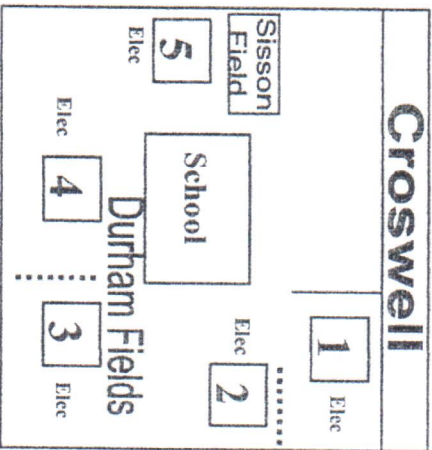

BALL FIELDS

P A R K I N G L O T

ROMEO-WASHINGTON-BRUCE PARKS & RECREATION

BALL FIELDS

1. Amanda Moore Elem
2. Community Center Fields
3. Crosswell Elem
4. Crystal Diamonds* (#3 only)
5. Gilcher-Crissman Park*
6. Hamilton Parsons Elem
7. Hevel Elem*
8. Indian Hills Elem
9. Memorial Field*
10. Powell Middle School
11. Ray Twp Fields
12. Romeo Lions Field
13. Washington Elem

*Field has 90' base lines